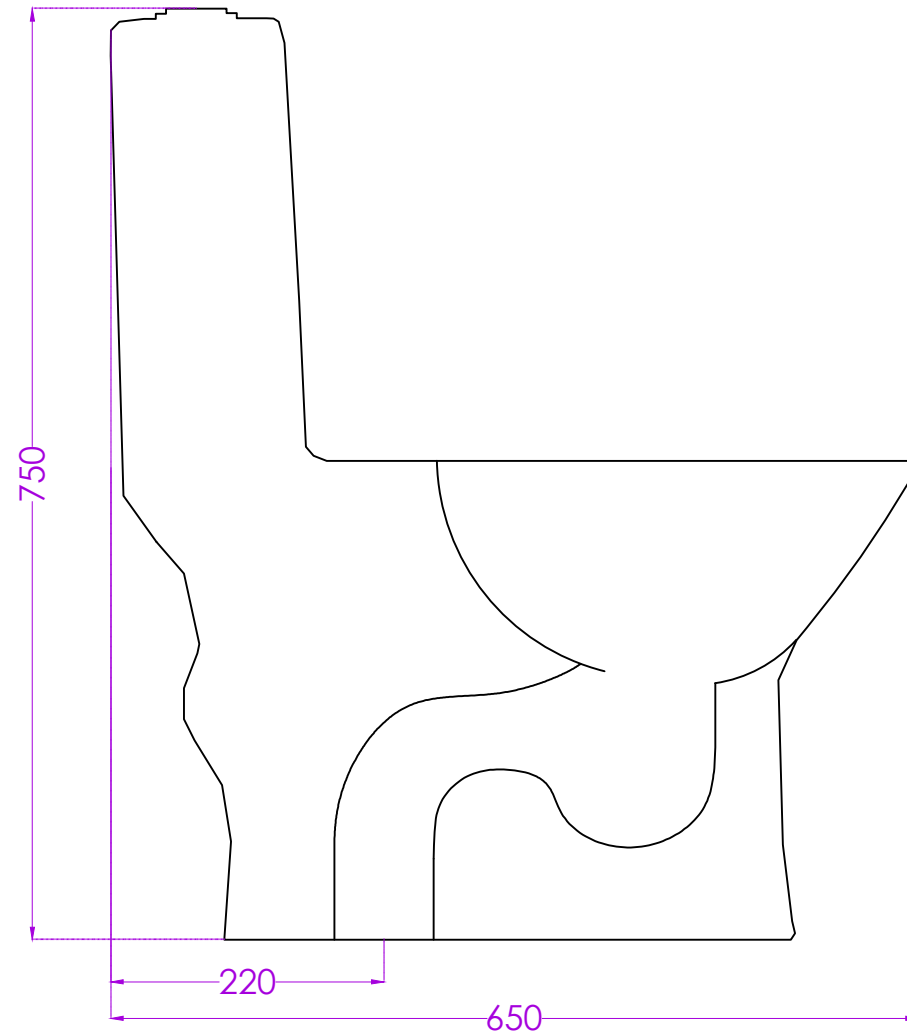

GREECE P10407PW0103

220MM OMNI SUITE

JOHNSON

PLAN

SIDE