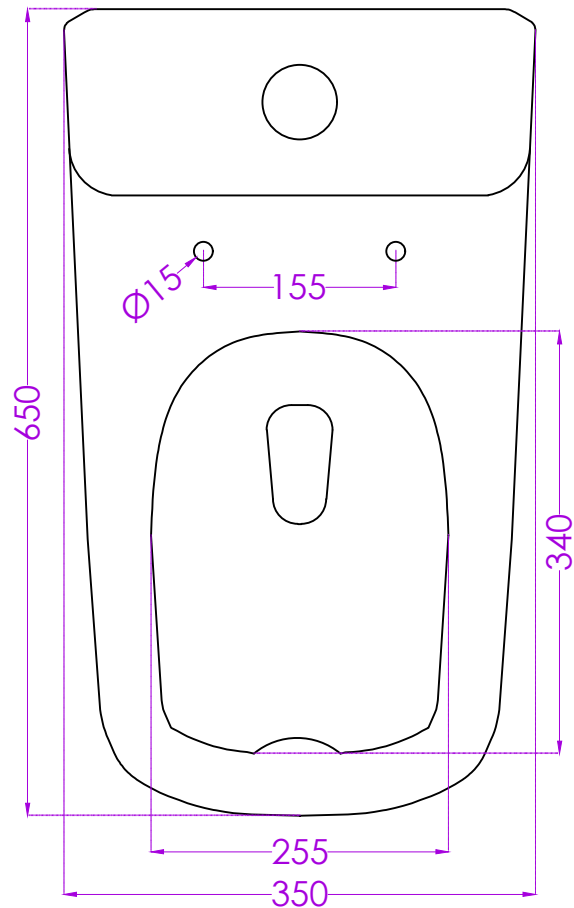

GREECE P10407PW0103

220MM OMNI SUITE

JOHNSON

PLAN

SIDE